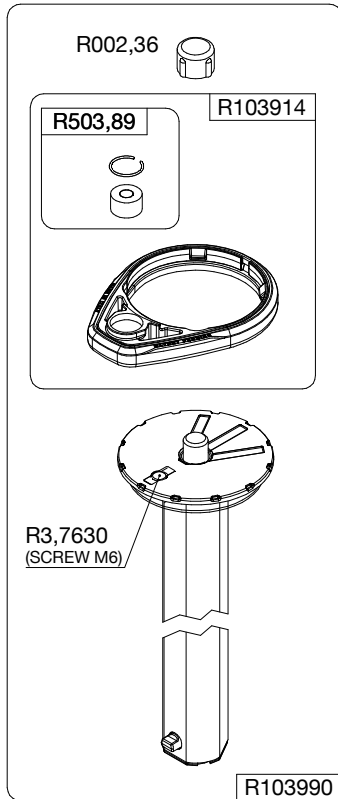

Manfrotto
Imagine More

ART. MT055CXPRO4

Tool (TORX T25) included in :

- Spare part R103951
- Spare part R103952
- Spare part R103984
- Spare part R103985
- Spare part R103986

BOX
R11039181 box for MT055CXPRO4

R1034,411 (TUBE WITHOUT ENDGRAVINGS)
R1034,411L (TUBE WITH ENDGRAVINGS)

R1034,315

R1034,209

R1034,108

R190,526
Set of n°3 pcs