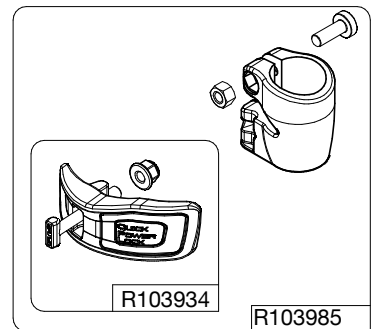

Manfrotto
Imagine More

ART. MT055CXPRO4

Tool (TORX T25) included in :

- Spare part R103951
- Spare part R103952
- Spare part R103984
- Spare part R103985
- Spare part R103986

BOX
R11039181 box for MT055CXPRO4

R1034,411 (TUBE WITHOUT ENDGRAVINGS)
R1034,411L (TUBE WITH ENDGRAVINGS)

R1034,315

R1034,209

R1034,108

R190,526
Set of n°3 pcs