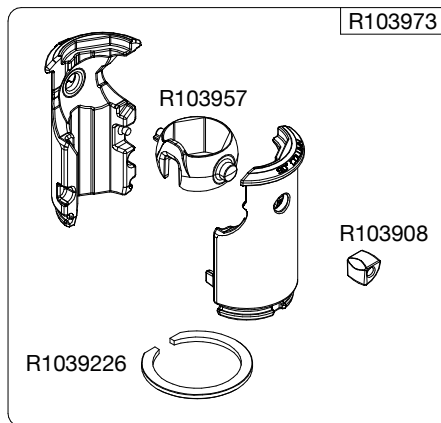

Manfrotto
Imagine More

ART. MT055CXPRO4

Tool (TORX T25) included in :

- Spare part R103951
- Spare part R103952
- Spare part R103984
- Spare part R103985
- Spare part R103986

BOX
R11039181 box for MT055CXPRO4

R1034,411 (TUBE WITHOUT ENDGRAVINGS)
R1034,411L (TUBE WITH ENDGRAVINGS)

R1034,315

R1034,209

R1034,108

R190,526
Set of n°3 pcs