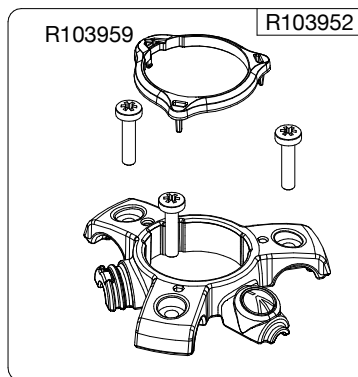

Manfrotto
Imagine More

ART. MT055CXPRO4

Tool (TORX T25) included in :

- Spare part R103951
- Spare part R103952
- Spare part R103984
- Spare part R103985
- Spare part R103986

BOX
R11039181 box for MT055CXPRO4

R1034,411 (TUBE WITHOUT ENDGRAVINGS)
R1034,411L (TUBE WITH ENDGRAVINGS)

R1034,315

R1034,209

R1034,108

R190,526
Set of n°3 pcs