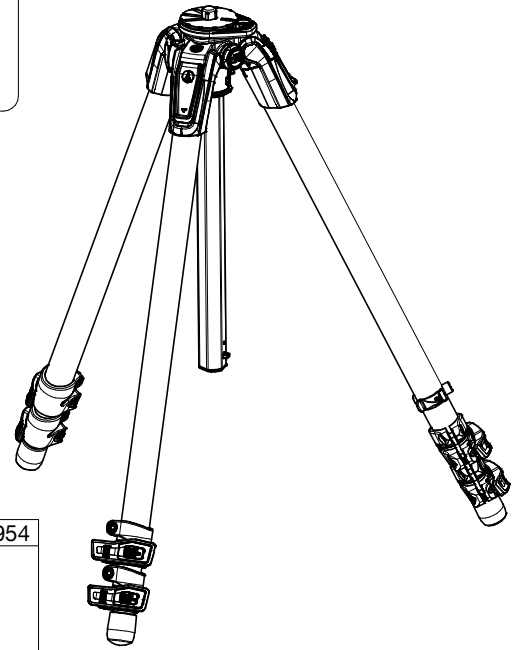

Manfrotto
Imagine More

ART. MT055CXPRO4

Tool (TORX T25) included in :

- Spare part R103951
- Spare part R103952
- Spare part R103984
- Spare part R103985
- Spare part R103986

BOX
R11039181 box for MT055CXPRO4

R1034,411 (TUBE WITHOUT ENDGRAVINGS)
R1034,411L (TUBE WITH ENDGRAVINGS)

R1034,315

R1034,209

R1034,108

R190,526
Set of n°3 pcs