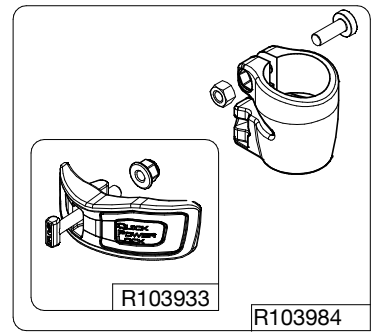

Manfrotto
Imagine More

ART. MT055CXPRO4

Tool (TORX T25) included in :

- Spare part R103951
- Spare part R103952
- Spare part R103984
- Spare part R103985
- Spare part R103986

BOX
R11039181 box for MT055CXPRO4

R1034,411 (TUBE WITHOUT ENDGRAVINGS)
R1034,411L (TUBE WITH ENDGRAVINGS)

R1034,315

R1034,209

R1034,108

R190,526
Set of n°3 pcs