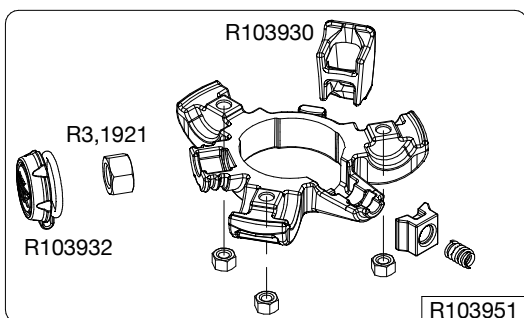

Manfrotto
Imagine More

ART. MT055CXPRO4

Tool (TORX T25) included in :

- Spare part R103951
- Spare part R103952
- Spare part R103984
- Spare part R103985
- Spare part R103986

BOX
R11039181 box for MT055CXPRO4

R1034,411 (TUBE WITHOUT ENDGRAVINGS)
R1034,411L (TUBE WITH ENDGRAVINGS)

R1034,315

R1034,209

R1034,108

R190,526
Set of n°3 pcs